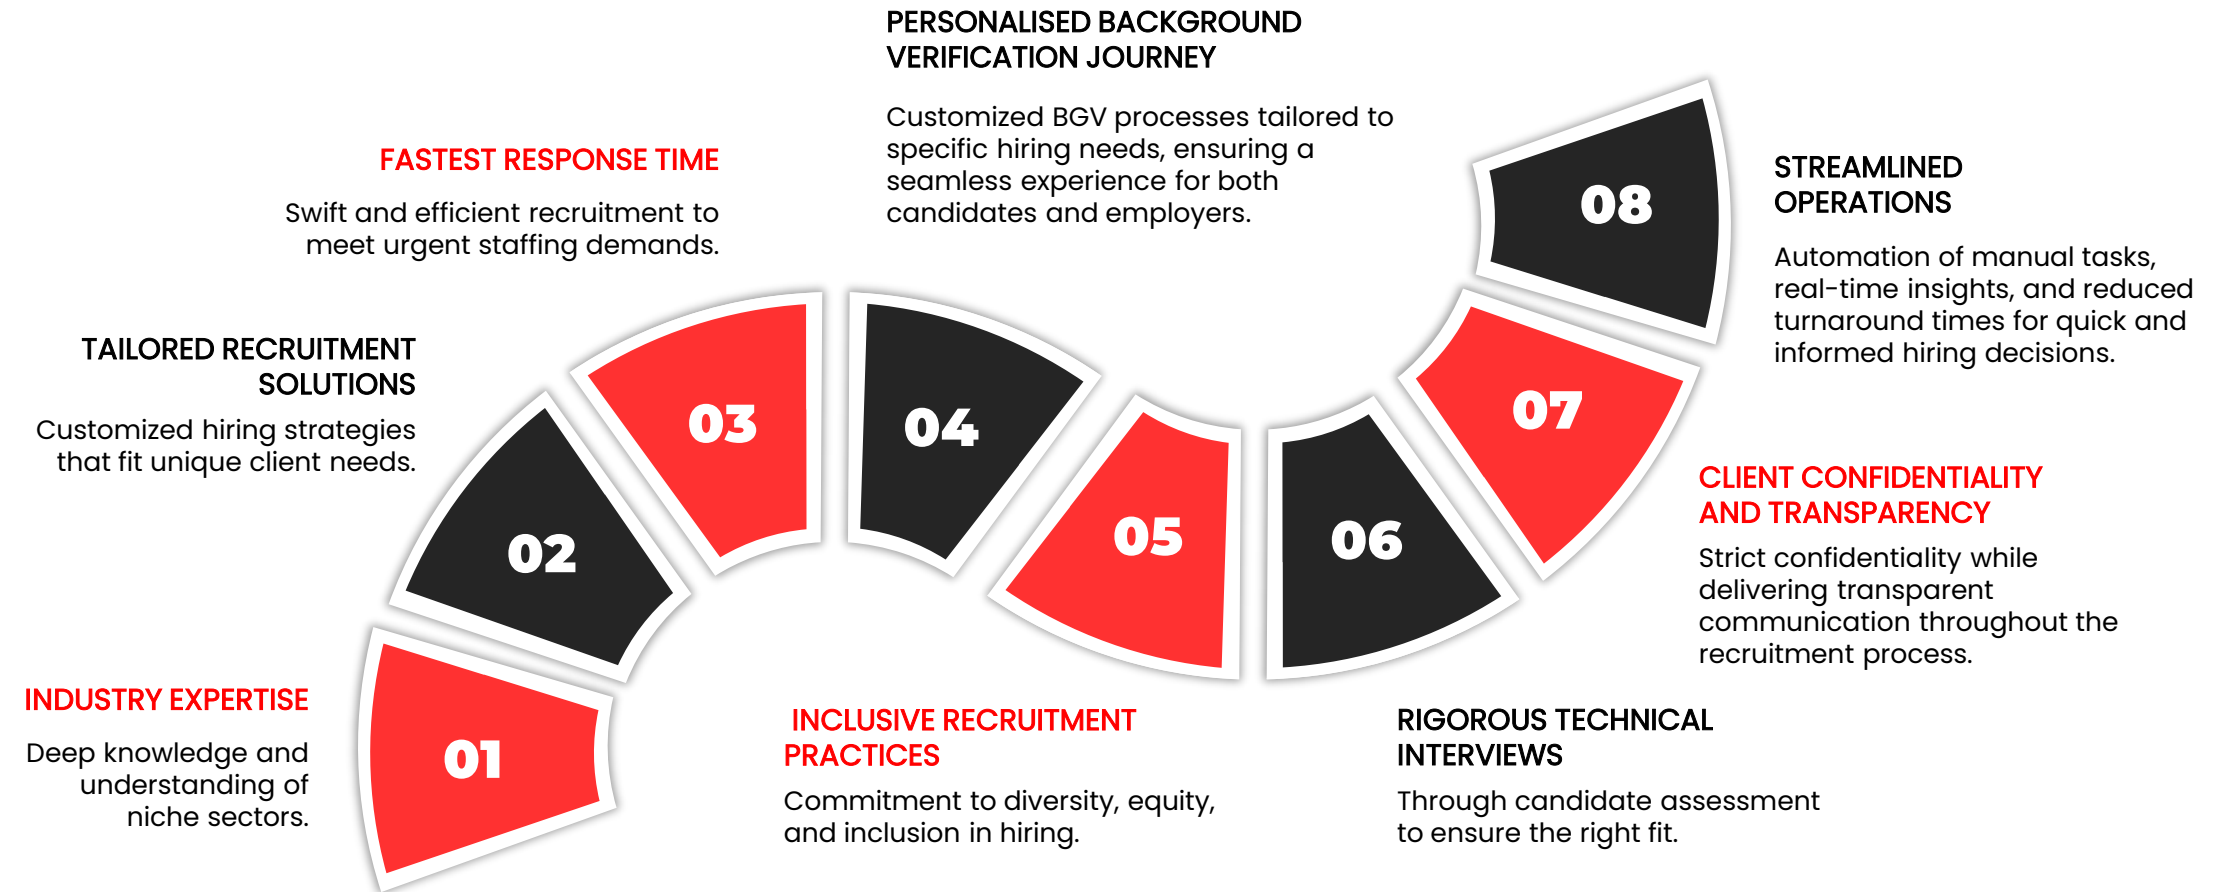

Our approach is deeply rooted in inclusive practices. We harness the power of role-based AI-driven screening, combined with our profound industry expertise, to ensure a smooth and effective hiring journey—from initial pre-screening to final onboarding.

● Administration

OUR METHODOLOGY

OUR RECRUITMENT PROCESS

DIFFERENTIATORS

AT VUEVERSE, WE DISTINGUISH OURSELVES WITH OUR DEEP INDUSTRY EXPERTISE, TAILORED RECRUITMENT SOLUTIONS, AND UNWAVERING COMMITMENT TO CLIENT SUCCESS. HERE'S WHAT SETS US APART